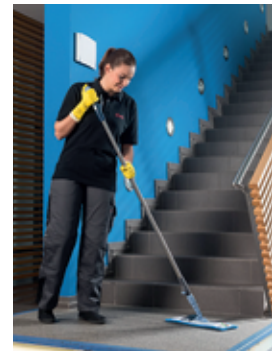

vileda[®]
PROFESSIONAL

SprayPro Inox

Professional spray mopping

a brand of
 **FREUDENBERG**

Floor cleaning made easy – just spray and mop

SprayPro Inox is the professional, ready-to-use floor cleaning system. Just fill the handle with solution, attach the mop of your choice and you are ready to clean. No buckets and presses are required as everything is contained within the handle, making it ideal for sites with limited storage.

It's professional

Don't be fooled by the attractive, stainless steel finish of SprayPro Inox! It's a highly professional tool designed for fast, effective daily cleaning of small areas, staircases and where lack of storage space are issues.

It's fast and easy

SprayPro Inox is always ready to use – simply fill the handle with solution, close the cap and you're ready to clean. To add water to the floor – just pull the trigger and continue mopping. No need for wringing of mops or filling/emptying heavy buckets.

It keeps costs down

SprayPro Inox is simple and easy to use. It requires no training, making it ideal for use by both professional and semi-professional cleaners. Also – as it is a self-contained system you don't have to invest in additional buckets and presses.